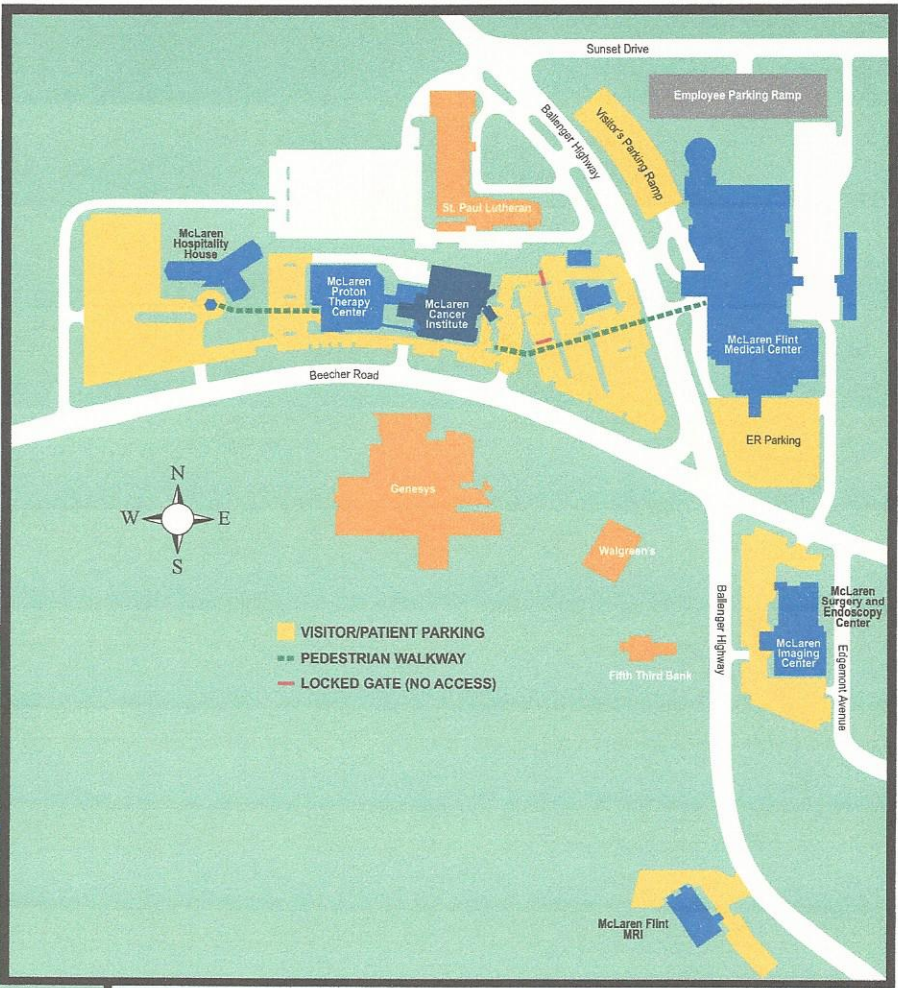

DIRECTIONS TO THE McLaren Proton Therapy Center

Flint, Michigan

- VISITOR/PATIENT PARKING
- PEDESTRIAN WALKWAY
- LOCKED GATE (NO ACCESS)